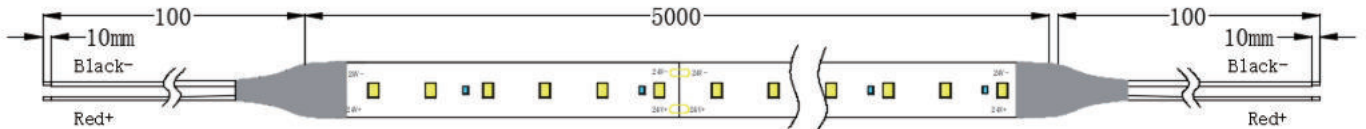

Corner 120°

Sizes (S0601)L5000*W10*H2.1mm
(S0602)L5000*W10*H2.8mm
(S0603)L5000*W10*H4mm

Voltage DC24V

IP Protection (S0601)IP20
(S0602)IP44
(S0603)IP65

Warranty 2 Anni

Certification CE, RoHS

Immagine Prodotto:

Installazione

S0301/S0302/S0303

S0304/S0305

LED Qty	L1(LEDs/cut)	W2(mm/ft)	H3(mm/inch)
120	20/6"	5/0.19"	1.4/0.05"

S0306/S0307/S0308

LED Qty	L1(LEDs/cut)	W2(mm/ft)	H3(mm/inch)
140	50/7	8/0.31"	1.4/0.05"

S0309/S0310/S0311/S0312/S0313