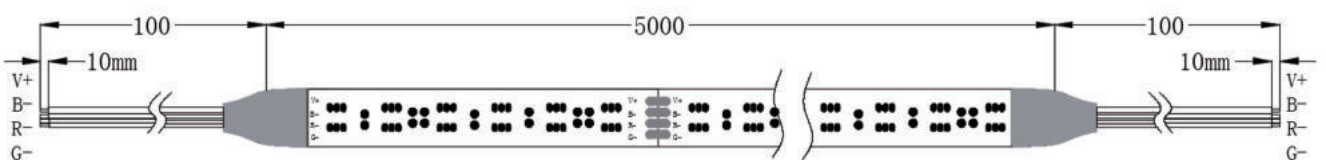

LED Qty	L1(LEDs/cut)	W2(mm/ft)	H3(mm/inch)
60	100/6	10/0.39"	2.2/0.09