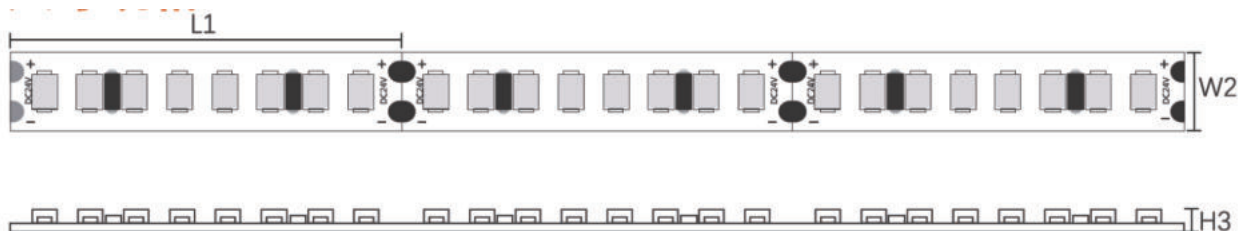

Corner 120°

Sizes (S0601)L5000*W10*H2.1mm
(S0602)L5000*W10*H2.8mm
(S0603)L5000*W10*H4mm

Voltage DC24V

IP Protection (S0601)IP20
(S0602)IP44
(S0603)IP65

Warranty 2 Anni

Certification CE, RoHS

Immagine Prodotto:

Installazione

S0301/S0302/S0303

S0304/S0305

LED Qty	L1(LEDs/cut)	W2(mm/ft)	H3(mm/inch)
120	20/6"	5/0.19"	1.4/0.05"

S0306/S0307/S0308

LED Qty	L1(LEDs/cut)	W2(mm/ft)	H3(mm/inch)
140	50/7	8/0.31"	1.4/0.05"

S0309/S0310/S0311/S0312/S0313

LED Qty	L1(LEDs/cut)	W2(mm/ft)	H3(mm/inch)
238	29.4/7	10/0.39"	1.4/0.05"

S0401/S0402

LED Qty	L1(LEDs/cut)	W2(mm/ft)	H3(mm/inch)
70	100/7	8/0.31"	1.4/0.05"

S0403

LED Qty	L1(LEDs/cut)	W2(mm/ft)	H3(mm/inch)
140	50/7	8/0.31"	5/0.19"