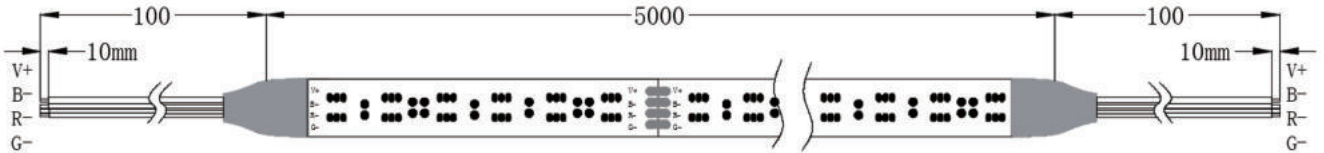

S0601

LED Qty	L1(LEDs/cut)	W2(mm/ft)	H3(mm/inch)
60	100/6	10/0.39"	2.2/0.09

S0602

LED Qty	L1(LEDs/cut)	W2(mm/ft)	H3(mm/inch)
60	100/6	10/0.39"	5/0.19"

S0603

LED Qty	L1(LEDs/cut)	W2(mm/ft)	H3(mm/inch)
60	100/6	12/0.47"	4.4/0.17"