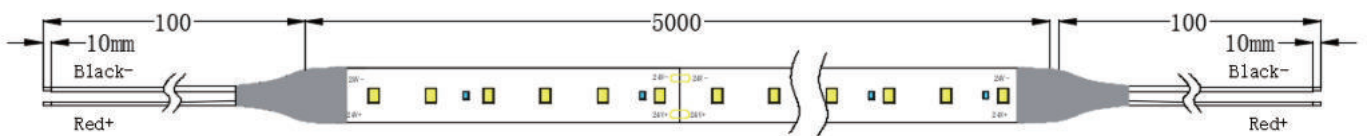

S0404

LED Qty	L1(LEDs/cut)	W2(mm/ft)	H3(mm/inch)
238	29.4/7	10/0.39"	5/0.19"

S0501

LED Qty	L1(LEDs/cut)	W2(mm/ft)	H3(mm/inch)
70	100/7	10/0.39"	4.4/0.17"

S0502

LED Qty	L1(LEDs/cut)	W2(mm/ft)	H3(mm/inch)
140	50/7	10/0.39"	4.4/0.17"