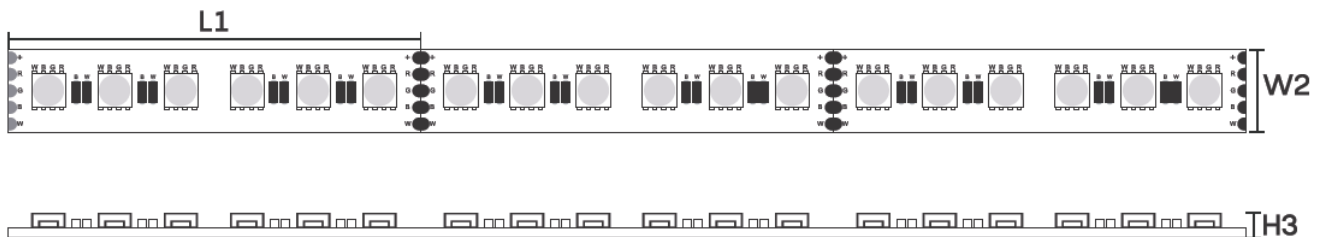

S0501

LED Qty	L1(LEDs/cut)	W2(mm/ft)	H3(mm/inch)
70	100/7	10/0.39"	4.4/0.17"

S0502

LED Qty	L1(LEDs/cut)	W2(mm/ft)	H3(mm/inch)
140	50/7	10/0.39"	4.4/0.17"

S0601

LED Qty	L1(LEDs/cut)	W2(mm/ft)	H3(mm/inch)
60	100/6	10/0.39"	2.2/0.09