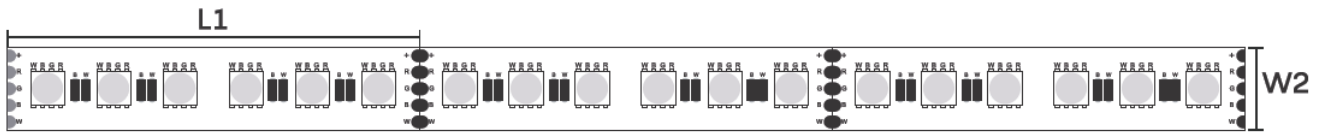

S0601

LED Qty	L1(LEDs/cut)	W2(mm/ft)	H3(mm/inch)
60	100/6	10/0.39"	2.2/0.09

S0602

LED Qty	L1(LEDs/cut)	W2(mm/ft)	H3(mm/inch)
60	100/6	10/0.39"	5/0.19"

S0603

LED Qty	L1(LEDs/cut)	W2(mm/ft)	H3(mm/inch)
60	100/6	12/0.47"	4.4/0.17"