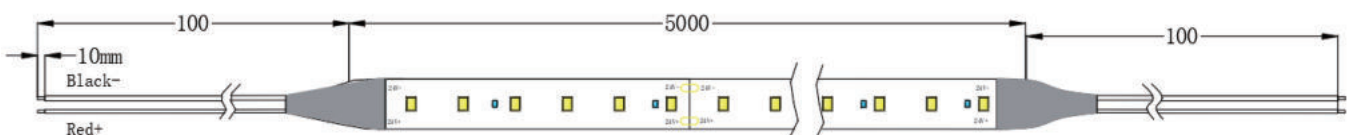

LED Qty	L1(LEDs/cut)	W2(mm/ft)	H3(mm/inch)
238	29.4/7	10/0.39"	5/0.19"