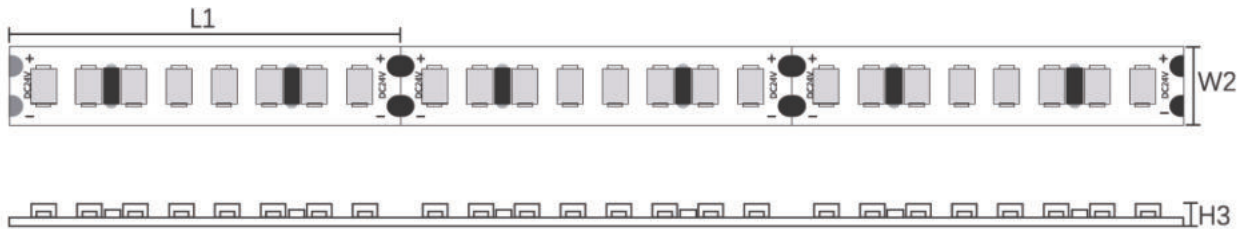

Corner 120°

Sizes (S0601)L5000*W10*H2.1mm
(S0602)L5000*W10*H2.8mm
(S0603)L5000*W10*H4mm

Voltage DC24V

IP Protection (S0601)IP20
(S0602)IP44
(S0603)IP65

Warranty 2 Anni

Certification CE, RoHS

Immagine Prodotto:

Installazione

S0301/S0302/S0303

S0304/S0305

LED Qty	L1(LEDs/cut)	W2(mm/ft)	H3(mm/inch)
120	20/6"	5/0.19"	1.4/0.05"

S0306/S0307/S0308

LED Qty	L1(LEDs/cut)	W2(mm/ft)	H3(mm/inch)
140	50/7	8/0.31"	1.4/0.05"

S0309/S0310/S0311/S0312/S0313

LED Qty	L1(LEDs/cut)	W2(mm/ft)	H3(mm/inch)
238	29.4/7	10/0.39"	1.4/0.05"

S0401/S0402

LED Qty	L1(LEDs/cut)	W2(mm/ft)	H3(mm/inch)
70	100/7	8/0.31"	1.4/0.05"

S0403

LED Qty	L1(LEDs/cut)	W2(mm/ft)	H3(mm/inch)
140	50/7	8/0.31"	5/0.19"