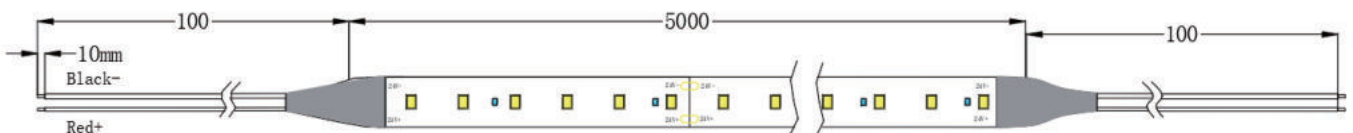

LED Qty	L1(LEDs/cut)	W2(mm/ft)	H3(mm/inch)
238	29.4/7	10/0.39"	1.4/0.05"

S0401/S0402

LED Qty	L1(LEDs/cut)	W2(mm/ft)	H3(mm/inch)
70	100/7	8/0.31"	1.4/0.05"

S0403

LED Qty	L1(LEDs/cut)	W2(mm/ft)	H3(mm/inch)
140	50/7	8/0.31"	5/0.19"