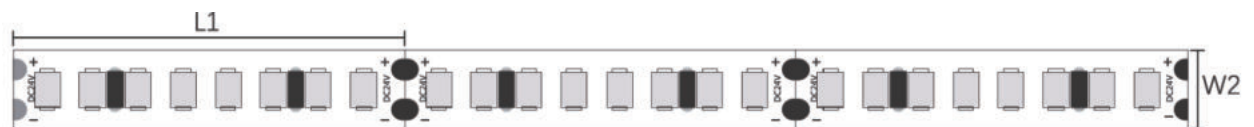

Corner 120°

Sizes (S0601)L5000*W10*H2.1mm
(S0602)L5000*W10*H2.8mm
(S0603)L5000*W10*H4mm

Voltage DC24V

IP Protection (S0601)IP20
(S0602)IP44
(S0603)IP65

Warranty 2 Anni

Certification CE, RoHS

Immagine Prodotto:

Installazione

S0301/S0302/S0303

S0304/S0305

LED Qty	L1(LEDs/cut)	W2(mm/ft)	H3(mm/inch)
120	20/6"	5/0.19"	1.4/0.05"

S0306/S0307/S0308

LED Qty	L1(LEDs/cut)	W2(mm/ft)	H3(mm/inch)
140	50/7	8/0.31"	1.4/0.05"

S0309/S0310/S0311/S0312/S0313

LED Qty	L1(LEDs/cut)	W2(mm/ft)	H3(mm/inch)
238	29.4/7	10/0.39"	1.4/0.05"

S0401/S0402

LED Qty	L1(LEDs/cut)	W2(mm/ft)	H3(mm/inch)
70	100/7	8/0.31"	1.4/0.05"

S0403

LED Qty	L1(LEDs/cut)	W2(mm/ft)	H3(mm/inch)
140	50/7	8/0.31"	5/0.19"

S0404

LED Qty	L1(LEDs/cut)	W2(mm/ft)	H3(mm/inch)
238	29.4/7	10/0.39"	5/0.19"

S0501

LED Qty	L1(LEDs/cut)	W2(mm/ft)	H3(mm/inch)
70	100/7	10/0.39"	4.4/0.17"

S0502

LED Qty	L1(LEDs/cut)	W2(mm/ft)	H3(mm/inch)
140	50/7	10/0.39"	4.4/0.17"