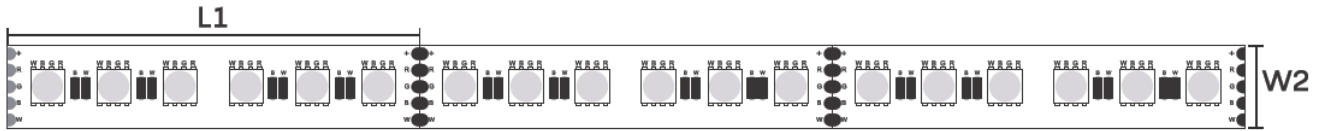

S0602

LED Qty	L1(LEDs/cut)	W2(mm/ft)	H3(mm/inch)
60	100/6	10/0.39"	5/0.19"

S0603

LED Qty	L1(LEDs/cut)	W2(mm/ft)	H3(mm/inch)
60	100/6	12/0.47"	4.4/0.17"