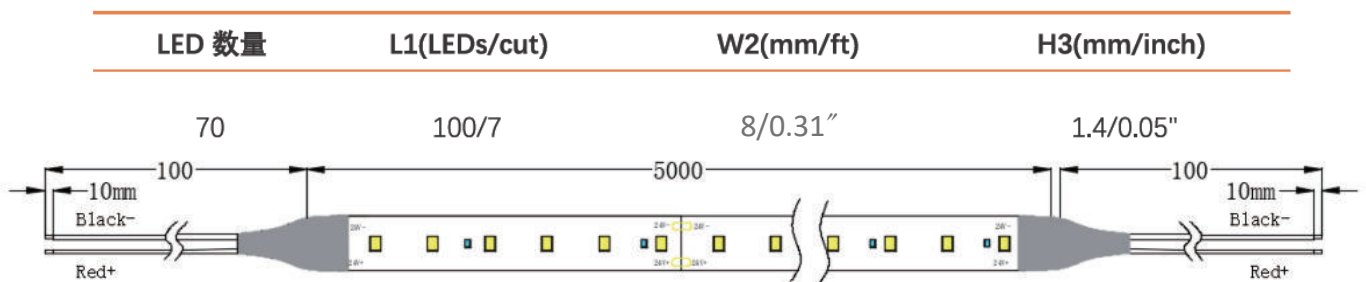

Installazione

S0301/S0302/S0303