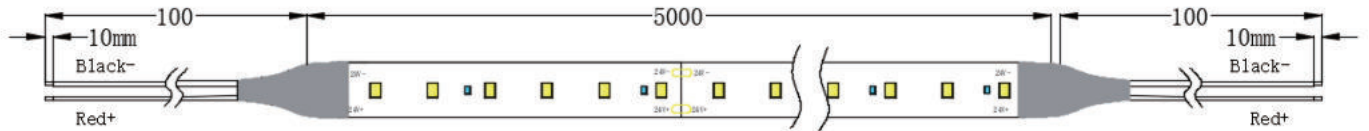

S0404

LED Qty	L1(LEDs/cut)	W2(mm/ft)	H3(mm/inch)
238	29.4/7	10/0.39"	5/0.19"

S0501

LED Qty	L1(LEDs/cut)	W2(mm/ft)	H3(mm/inch)
70	100/7	10/0.39"	4.4/0.17"

S0502

LED Qty	L1(LEDs/cut)	W2(mm/ft)	H3(mm/inch)
140	50/7	10/0.39"	4.4/0.17"