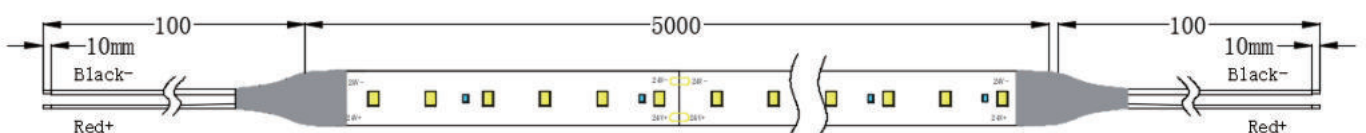

LED Qty	L1(LEDs/cut)	W2(mm/ft)	H3(mm/inch)
238	29.4/7	10/0.39"	1.4/0.05"