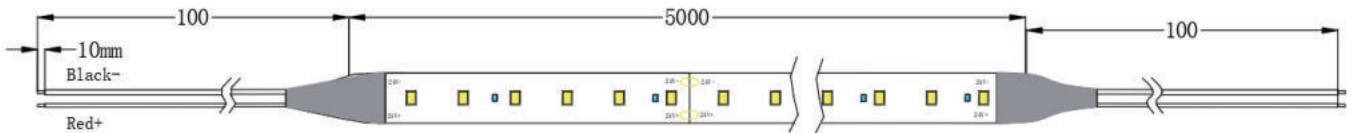

LED Qty	L1(LEDs/cut)	W2(mm/ft)	H3(mm/inch)
70	100/7	8/0.31"	1.4/0.05"