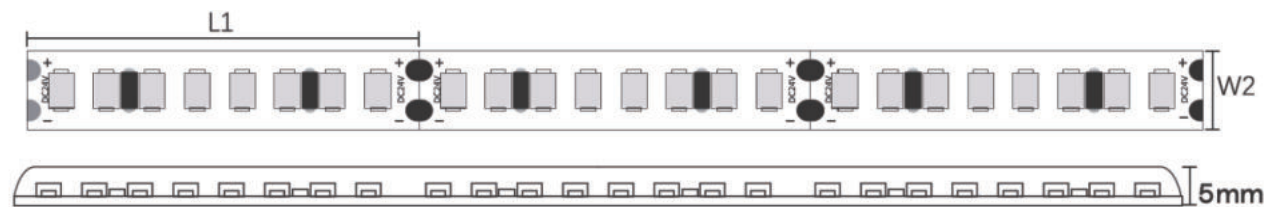

S0404

LED Qty	L1(LEDs/cut)	W2(mm/ft)	H3(mm/inch)
238	29.4/7	10/0.39"	5/0.19"

S0501

LED Qty	L1(LEDs/cut)	W2(mm/ft)	H3(mm/inch)
70	100/7	10/0.39"	4.4/0.17"

S0502

LED Qty	L1(LEDs/cut)	W2(mm/ft)	H3(mm/inch)
140	50/7	10/0.39"	4.4/0.17"