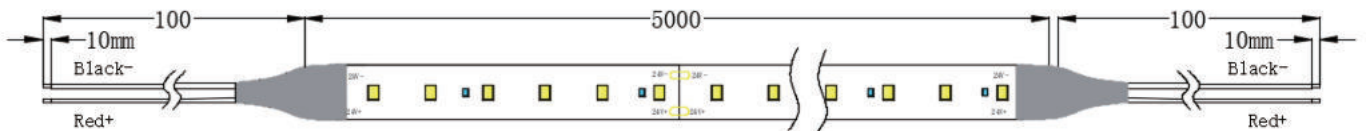

Corner 120°

Sizes (S0601)L5000*W10*H2.1mm
(S0602)L5000*W10*H2.8mm
(S0603)L5000*W10*H4mm

Voltage DC24V

IP Protection (S0601)IP20
(S0602)IP44
(S0603)IP65

Warranty 2 Anni

Certification CE, RoHS

Immagine Prodotto:

Installazione

S0301/S0302/S0303

S0304/S0305

LED Qty	L1(LEDs/cut)	W2(mm/ft)	H3(mm/inch)
120	20/6"	5/0.19"	1.4/0.05"

S0306/S0307/S0308

LED Qty	L1(LEDs/cut)	W2(mm/ft)	H3(mm/inch)
140	50/7	8/0.31"	1.4/0.05"

S0309/S0310/S0311/S0312/S0313