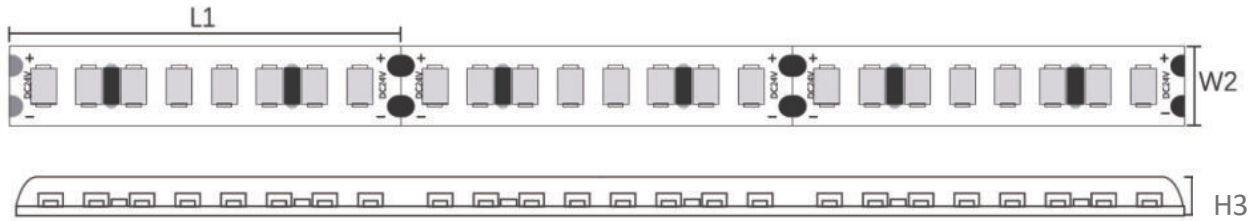

S0501

LED Qty	L1(LEDs/cut)	W2(mm/ft)	H3(mm/inch)
70	100/7	10/0.39"	4.4/0.17"

S0502

LED Qty	L1(LEDs/cut)	W2(mm/ft)	H3(mm/inch)
140	50/7	10/0.39"	4.4/0.17"

S0601

LED Qty	L1(LEDs/cut)	W2(mm/ft)	H3(mm/inch)
60	100/6	10/0.39"	2.2/0.09