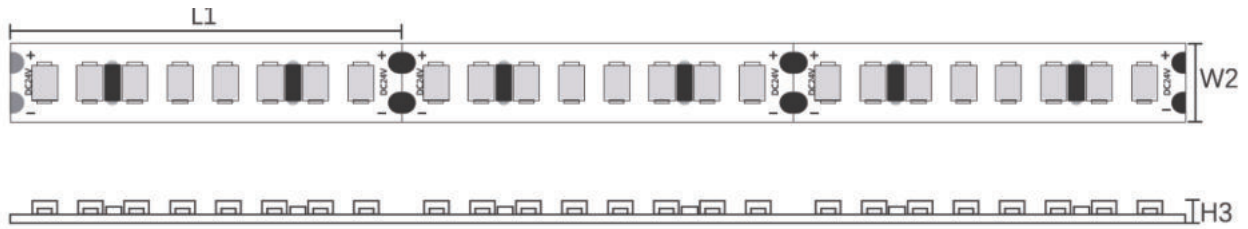

Corner 120°

Sizes (S0601)L5000*W10*H2.1mm
(S0602)L5000*W10*H2.8mm
(S0603)L5000*W10*H4mm

Voltage DC24V

IP Protection (S0601)IP20
(S0602)IP44
(S0603)IP65

Warranty 2 Anni

Certification CE, RoHS

Immagine Prodotto:

Installazione

S0301/S0302/S0303

S0304/S0305

LED Qty	L1(LEDs/cut)	W2(mm/ft)	H3(mm/inch)
120	20/6"	5/0.19"	1.4/0.05"

S0306/S0307/S0308

LED Qty	L1(LEDs/cut)	W2(mm/ft)	H3(mm/inch)
140	50/7	8/0.31"	1.4/0.05"

S0309/S0310/S0311/S0312/S0313