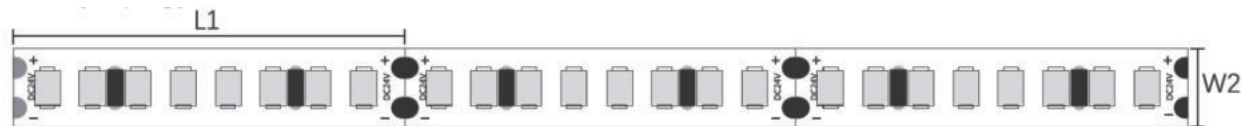

Corner 120°

Sizes (S0601)L5000*W10*H2.1mm
(S0602)L5000*W10*H2.8mm
(S0603)L5000*W10*H4mm

Voltage DC24V

IP Protection (S0601)IP20
(S0602)IP44
(S0603)IP65

Warranty 2 Anni

Certification CE, RoHS

Immagine Prodotto:

Installazione

S0301/S0302/S0303

S0304/S0305

LED Qty	L1(LEDs/cut)	W2(mm/ft)	H3(mm/inch)
120	20/6"	5/0.19"	1.4/0.05"

S0306/S0307/S0308

LED Qty	L1(LEDs/cut)	W2(mm/ft)	H3(mm/inch)
140	50/7	8/0.31"	1.4/0.05"

S0309/S0310/S0311/S0312/S0313

LED Qty	L1(LEDs/cut)	W2(mm/ft)	H3(mm/inch)
238	29.4/7	10/0.39"	1.4/0.05"

S0401/S0402

LED Qty	L1(LEDs/cut)	W2(mm/ft)	H3(mm/inch)
70	100/7	8/0.31"	1.4/0.05"

S0403

LED Qty	L1(LEDs/cut)	W2(mm/ft)	H3(mm/inch)
140	50/7	8/0.31"	5/0.19"

S0404

LED Qty	L1(LEDs/cut)	W2(mm/ft)	H3(mm/inch)
238	29.4/7	10/0.39"	5/0.19"

S0501

LED Qty	L1(LEDs/cut)	W2(mm/ft)	H3(mm/inch)
70	100/7	10/0.39"	4.4/0.17"

S0502

LED Qty	L1(LEDs/cut)	W2(mm/ft)	H3(mm/inch)
140	50/7	10/0.39"	4.4/0.17"