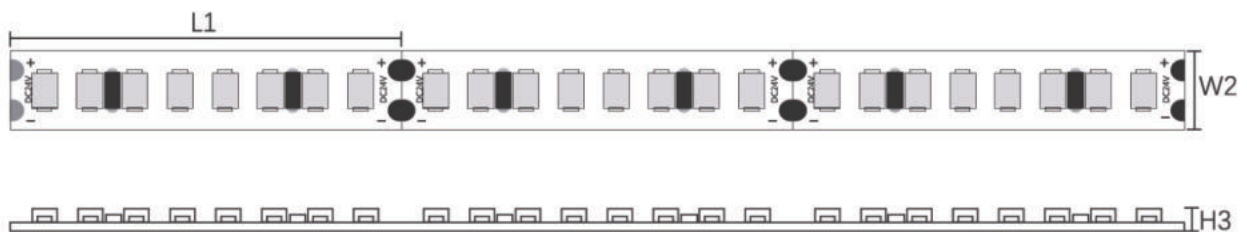

Corner 120°

Sizes (S0601)L5000*W10*H2.1mm
(S0602)L5000*W10*H2.8mm
(S0603)L5000*W10*H4mm

Voltage DC24V

IP Protection (S0601)IP20
(S0602)IP44
(S0603)IP65

Warranty 2 Anni

Certification CE, RoHS

Immagine Prodotto:

Installazione

S0301/S0302/S0303

S0304/S0305

LED Qty	L1(LEDs/cut)	W2(mm/ft)	H3(mm/inch)
120	20/6"	5/0.19"	1.4/0.05"

S0306/S0307/S0308

LED Qty	L1(LEDs/cut)	W2(mm/ft)	H3(mm/inch)
140	50/7	8/0.31"	1.4/0.05"

S0309/S0310/S0311/S0312/S0313