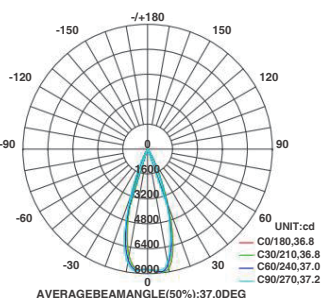

TRL001(36°)