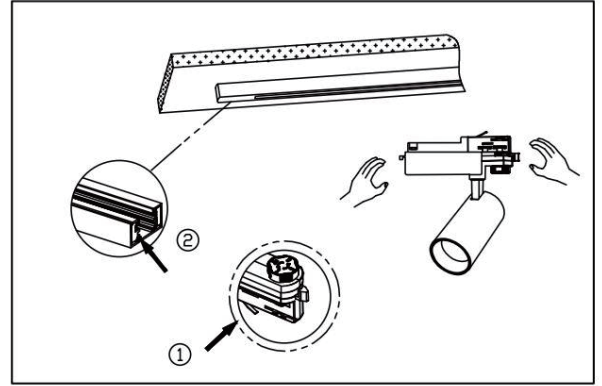

## Characteristics :

Model: TRL001

- Fix the tracks to the ceiling.
- The external part is made of the best quality aluminum and the lid is made of die-cast aluminum with painted material.
- The angle of the light can be adjusted, achieving the best result.
- Ideal for home, office, shops, bars, restaurants etc.

## Product Image:

TRL001(24th)

TRL001(36°)

1 Attach the tracks to the ceiling

2 Mount the track light on the track

3 Adjust the knob to the corresponding number

4 After finishing assembly, rotate to the desired position and turn on