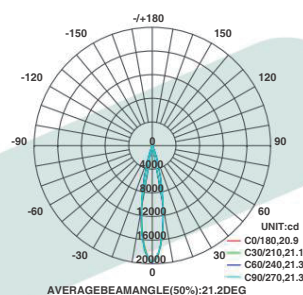

DATA SHEET

KOSOON®

Characteristics :

Model: TRL001

- Fix the tracks to the ceiling.
- The external part is made of the best quality aluminum and the lid is made of die-cast aluminum with painted material.
- The angle of the light can be adjusted, achieving the best result.
- Ideal for home, office, shops, bars, restaurants etc.

Technical Parameters:

Model	TRL001
Power	12W / 20W / 30W / 40W
PF	0.5 / 0.9
CRI	≥ 80
CCT	3000K / 4000K
Luminous efficiency	67lm/w 90lm/w 100lm/w 112lm/w
Lumens	800lm / 1800lm / 3100lm / 4500lm
Corner	24° / 36° / 55°
UGR	<19
Dimension	φ55*L110mm / φ65*L130mm φ83*L140mm / φ83*L160mm
Color	White / black
Input Voltage	220V-240V
IP protection	IP20
Warranty	3 years
Certification	CE, RoHS

Product Image:

TRL001(24th)