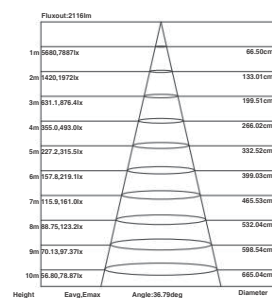

TRL001(36°)