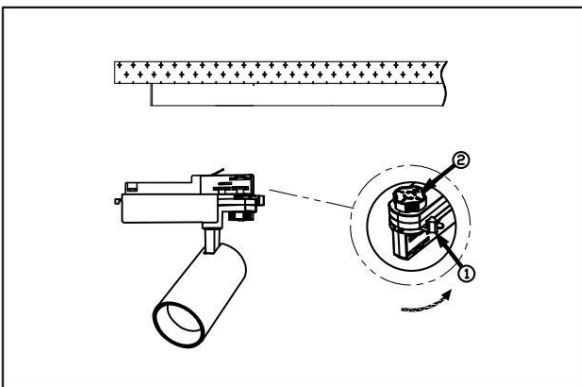

## Characteristics :

Model: TRL001

- Fix the tracks to the ceiling.
- The external part is made of the best quality aluminum and the lid is made of die-cast aluminum with painted material.
- The angle of the light can be adjusted, achieving the best result.
- Ideal for home, office, shops, bars, restaurants etc.

## Technical Parameters:

Model	TRL001
Power	12W / 20W / 30W / 40W
PF	0.5 / 0.9
CRI	≥ 80
CCT	3000K / 4000K
Luminous efficiency	67lm/w 90lm/w 100lm/w 112lm/w
Lumens	800lm / 1800lm / 3100lm / 4500lm
Corner	24° / 36° / 55°
UGR	<19
Dimension	φ55*L110mm / φ65*L130mm φ83*L140mm / φ83*L160mm
Color	White / black
Input Voltage	220V-240V
IP protection	IP20
Warranty	3 years
Certification	CE, RoHS

## Product Image:

TRL001(24th)

TRL001(36°)

1 Attach the tracks to the ceiling

2 Mount the track light on the track

3 Adjust the knob to the corresponding number

4 After finishing assembly, rotate to the desired position and turn on