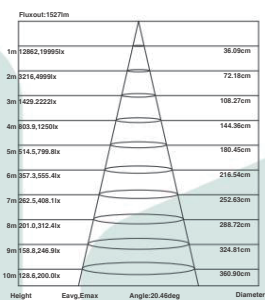

DATA SHEET

KOSOON®

Characteristics :

Model: TRL001

- Fix the tracks to the ceiling.
- The external part is made of the best quality aluminum and the lid is made of die-cast aluminum with painted material.
- The angle of the light can be adjusted, achieving the best result.
- Ideal for home, office, shops, bars, restaurants etc.

Technical Parameters:

Model	TRL001
Power	12W / 20W / 30W / 40W
PF	0.5 / 0.9
CRI	≥ 80
CCT	3000K / 4000K
Luminous efficiency	67lm/w 90lm/w 100lm/w 112lm/w
Lumens	800lm / 1800lm / 3100lm / 4500lm
Corner	24° / 36° / 55°
UGR	<19
Dimension	φ55*L110mm / φ65*L130mm φ83*L140mm / φ83*L160mm
Color	White / black
Input Voltage	220V-240V
IP protection	IP20
Warranty	3 years
Certification	CE, RoHS

Product Image:

TRL001(24th)