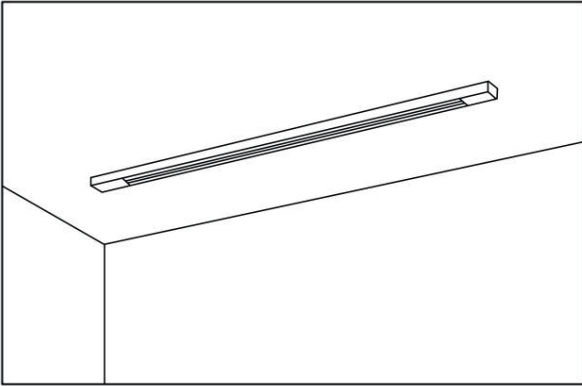

## Characteristics :

Model: TRL001

- Fix the tracks to the ceiling.
- The external part is made of the best quality aluminum and the lid is made of die-cast aluminum with painted material.
- The angle of the light can be adjusted, achieving the best result.
- Ideal for home, office, shops, bars, restaurants etc.

## Technical Parameters:

Model	TRL001
Power	12W / 20W / 30W / 40W
PF	0.5 / 0.9
CRI	≥ 80
CCT	3000K / 4000K
Luminous efficiency	67lm/w 90lm/w 100lm/w 112lm/w
Lumens	800lm / 1800lm / 3100lm / 4500lm
Corner	24° / 36° / 55°
UGR	<19
Dimension	φ55*L110mm / φ65*L130mm φ83*L140mm / φ83*L160mm
Color	White / black
Input Voltage	220V-240V
IP protection	IP20
Warranty	3 years
Certification	CE, RoHS

## Product Image:

TRL001(24th)

TRL001(36°)

1 Attach the tracks to the ceiling

2 Mount the track light on the track

3 Adjust the knob to the corresponding number

4 After finishing assembly, rotate to the desired position and turn on